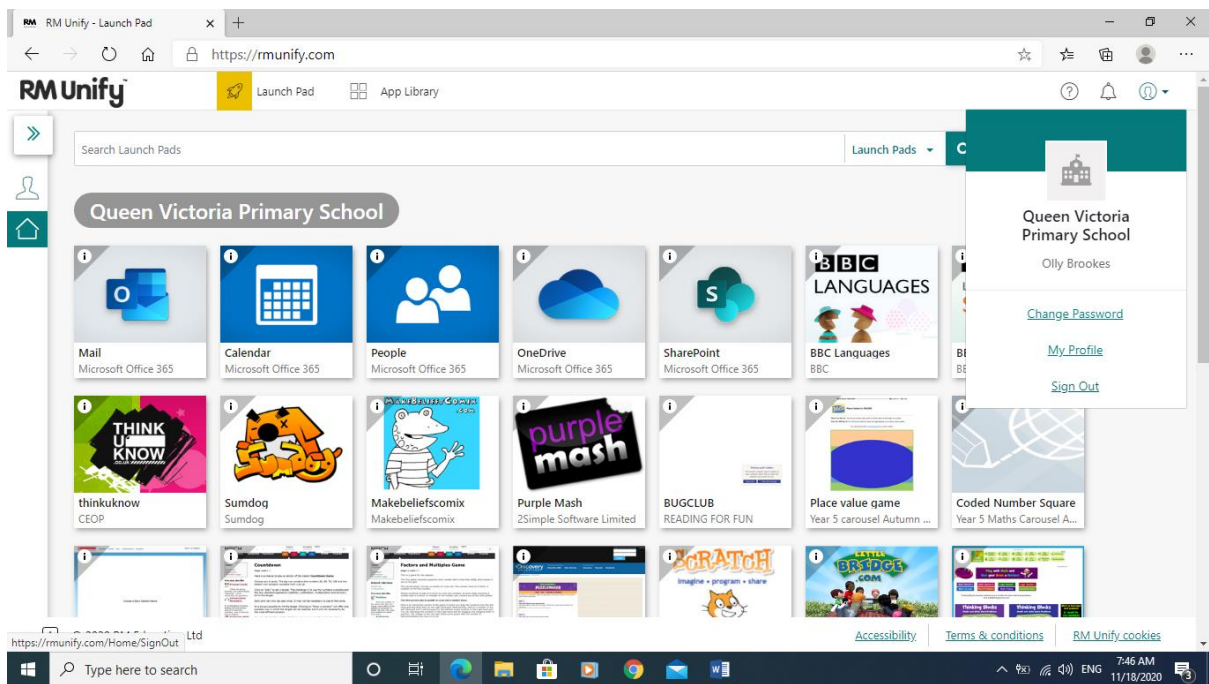

This is using Google Chrome

Search bar RM Unify

If you see 2 sign-ins for RM pick the second one

User Name should have been provided by the teacher and password all lower case (no caps)

oghosatestimonye@queen-vic.dudley.sch.uk

password which is the classroom unless changed to something else.

Once in and you see this click Yes

Then select mail

Should have mail for homework as well

To access Teams goto the Waffle (top left-hand-corner with lots of dots)