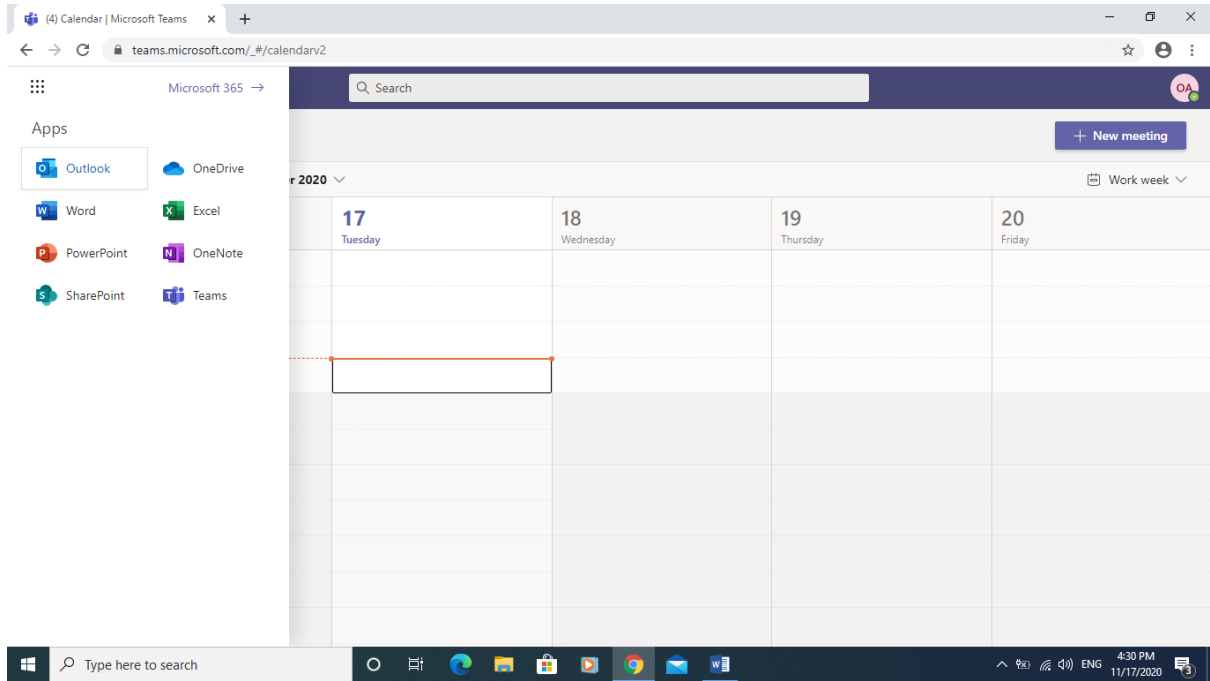

password which is the classroom unless changed to something else.

Once in and you see this click Yes

Then select mail

Should have mail for homework as well

To access Teams goto the Waffle (top left-hand-corner with lots of dots)

When you start Teams you will get this page, don't install any Apps. Click onto the back arrow to go back to the email or you can select Use the Web App

Select Teams again

You should now see this

Select Calendar etc

To view email's select the Waffle and Outlook

When finished using Teams make sure you sign out. Select the icon top right this should show name etc

Same with email sign-out

RM Unify™
Your Launch Pad to the Cloud