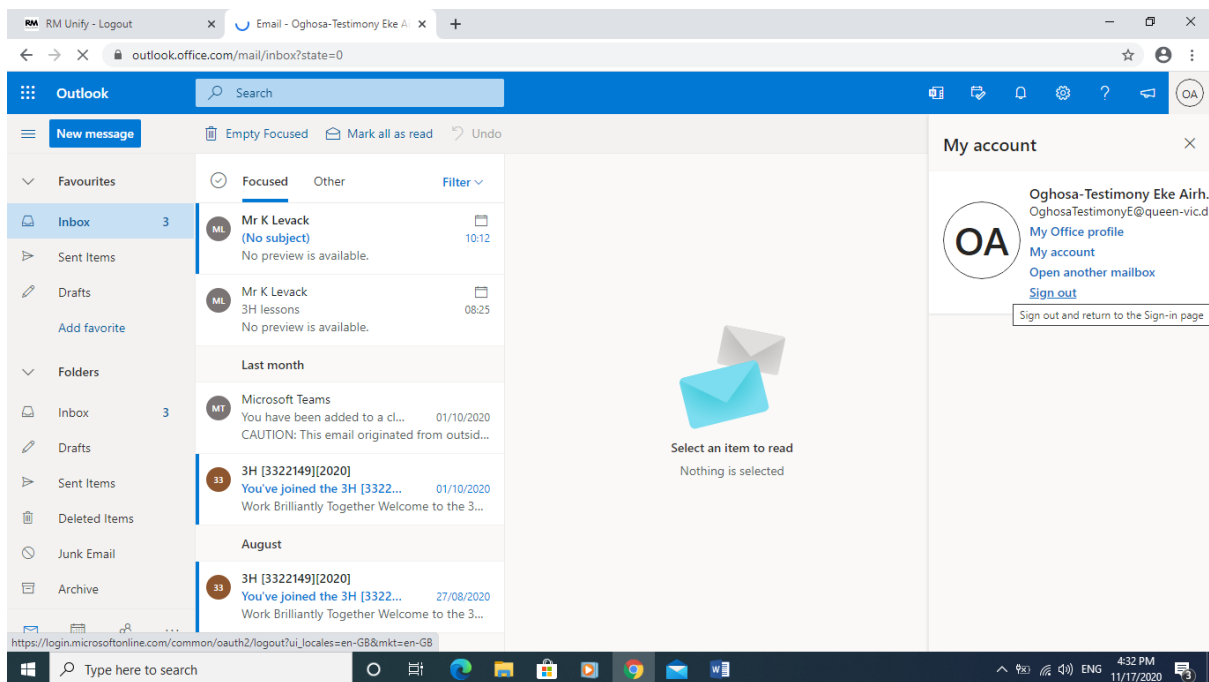

Same with email sign-out