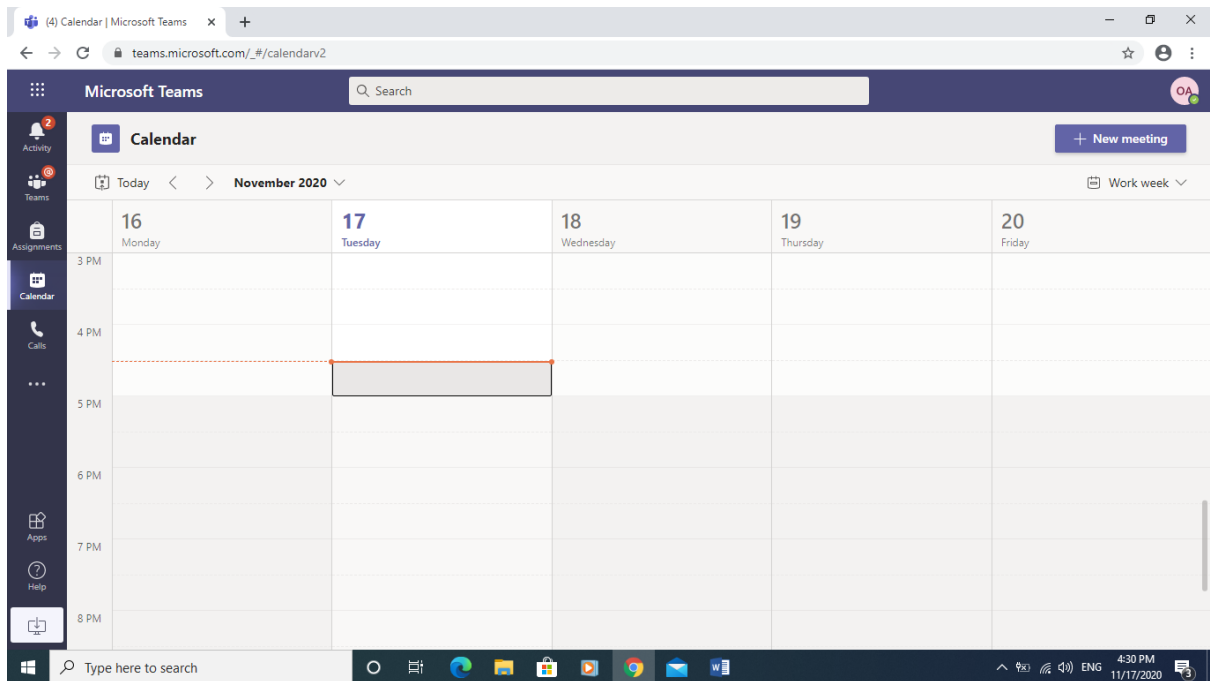

password which is the classroom unless changed to something else.

Once in and you see this click Yes

Then select mail

Should have mail for homework as well

To access Teams goto the Waffle (top left-hand-corner with lots of dots)

When you start Teams you will get this page, don't install any Apps. Click onto the back arrow to go back to the email or you can select Use the Web App

Select Teams again

You should now see this

Select Calendar etc