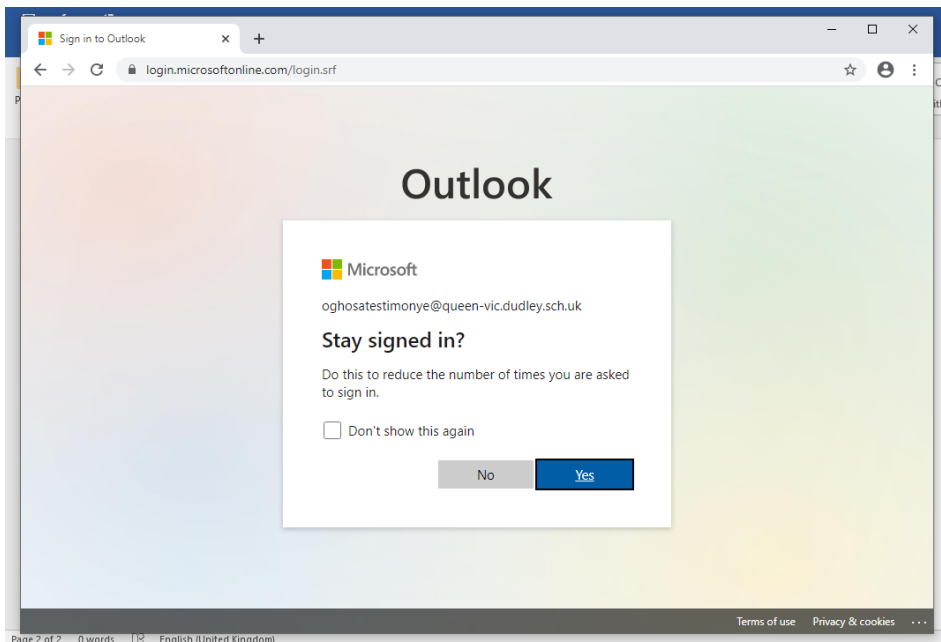

This is using Google Chrome

Search bar RM Unify

If you see 2 sign-ins for RM pick the second one

User Name should have been provided by the teacher and password all lower case (no caps)

oghosatestimonye@queen-vic.dudley.sch.uk

password which is the classroom unless changed to something else.

Once in and you see this click Yes

Then select mail

Should have mail for homework as well

To access Teams goto the Waffle (top left-hand-corner with lots of dots)