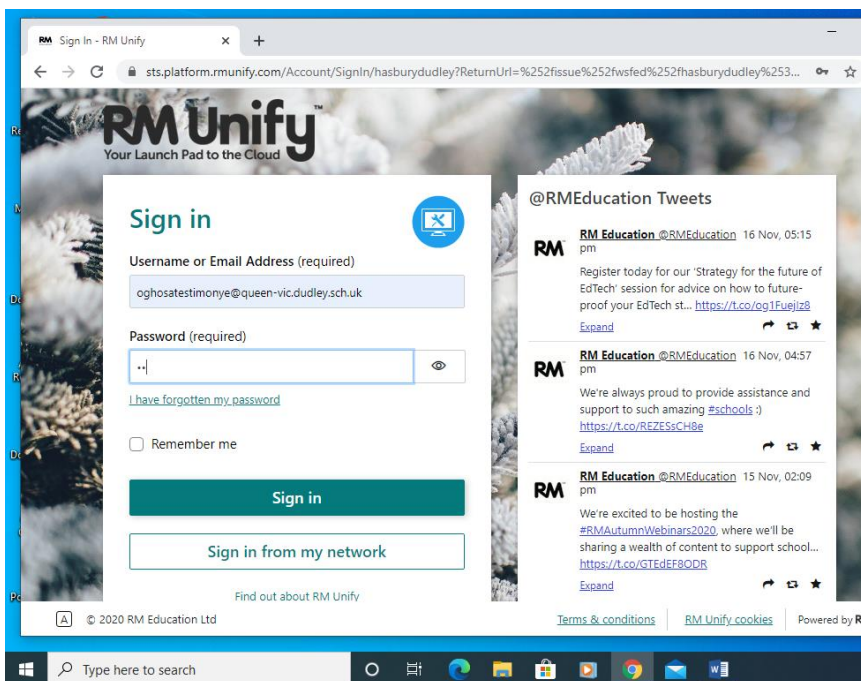

This is using Google Chrome

Search bar RM Unify

If you see 2 sign-ins for RM pick the second one

User Name should have been provided by the teacher and password all lower case (no caps)

oghosatestimonye@queen-vic.dudley.sch.uk

password which is the classroom unless changed to something else.

Once in and you see this click Yes

Then select mail

Should have mail for homework as well

To access Teams goto the Waffle (top left-hand-corner with lots of dots)