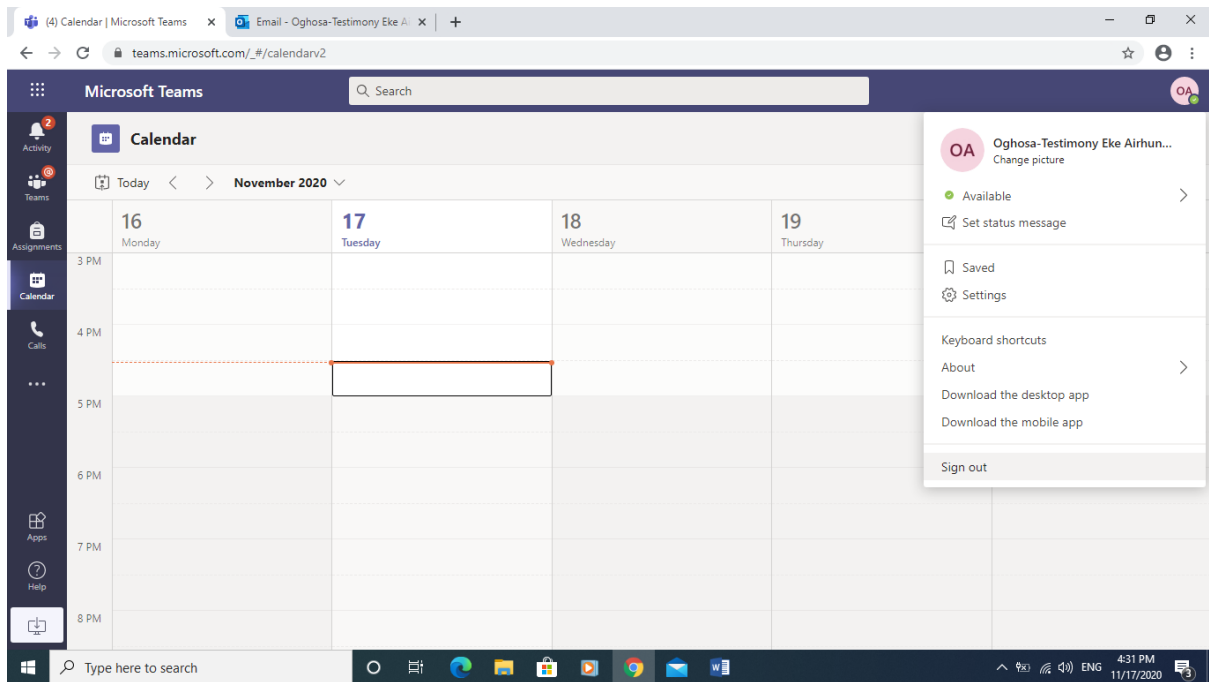

password which is the classroom unless changed to something else.

Once in and you see this click Yes

Then select mail

Should have mail for homework as well

To access Teams goto the Waffle (top left-hand-corner with lots of dots)

When you start Teams you will get this page, don't install any Apps. Click onto the back arrow to go back to the email or you can select Use the Web App

Select Teams again

You should now see this

Select Calendar etc

To view email's select the Waffle and Outlook

When finished using Teams make sure you sign out. Select the icon top right this should show name etc

Same with email sign-out

RM Unify™
Your Launch Pad to the Cloud